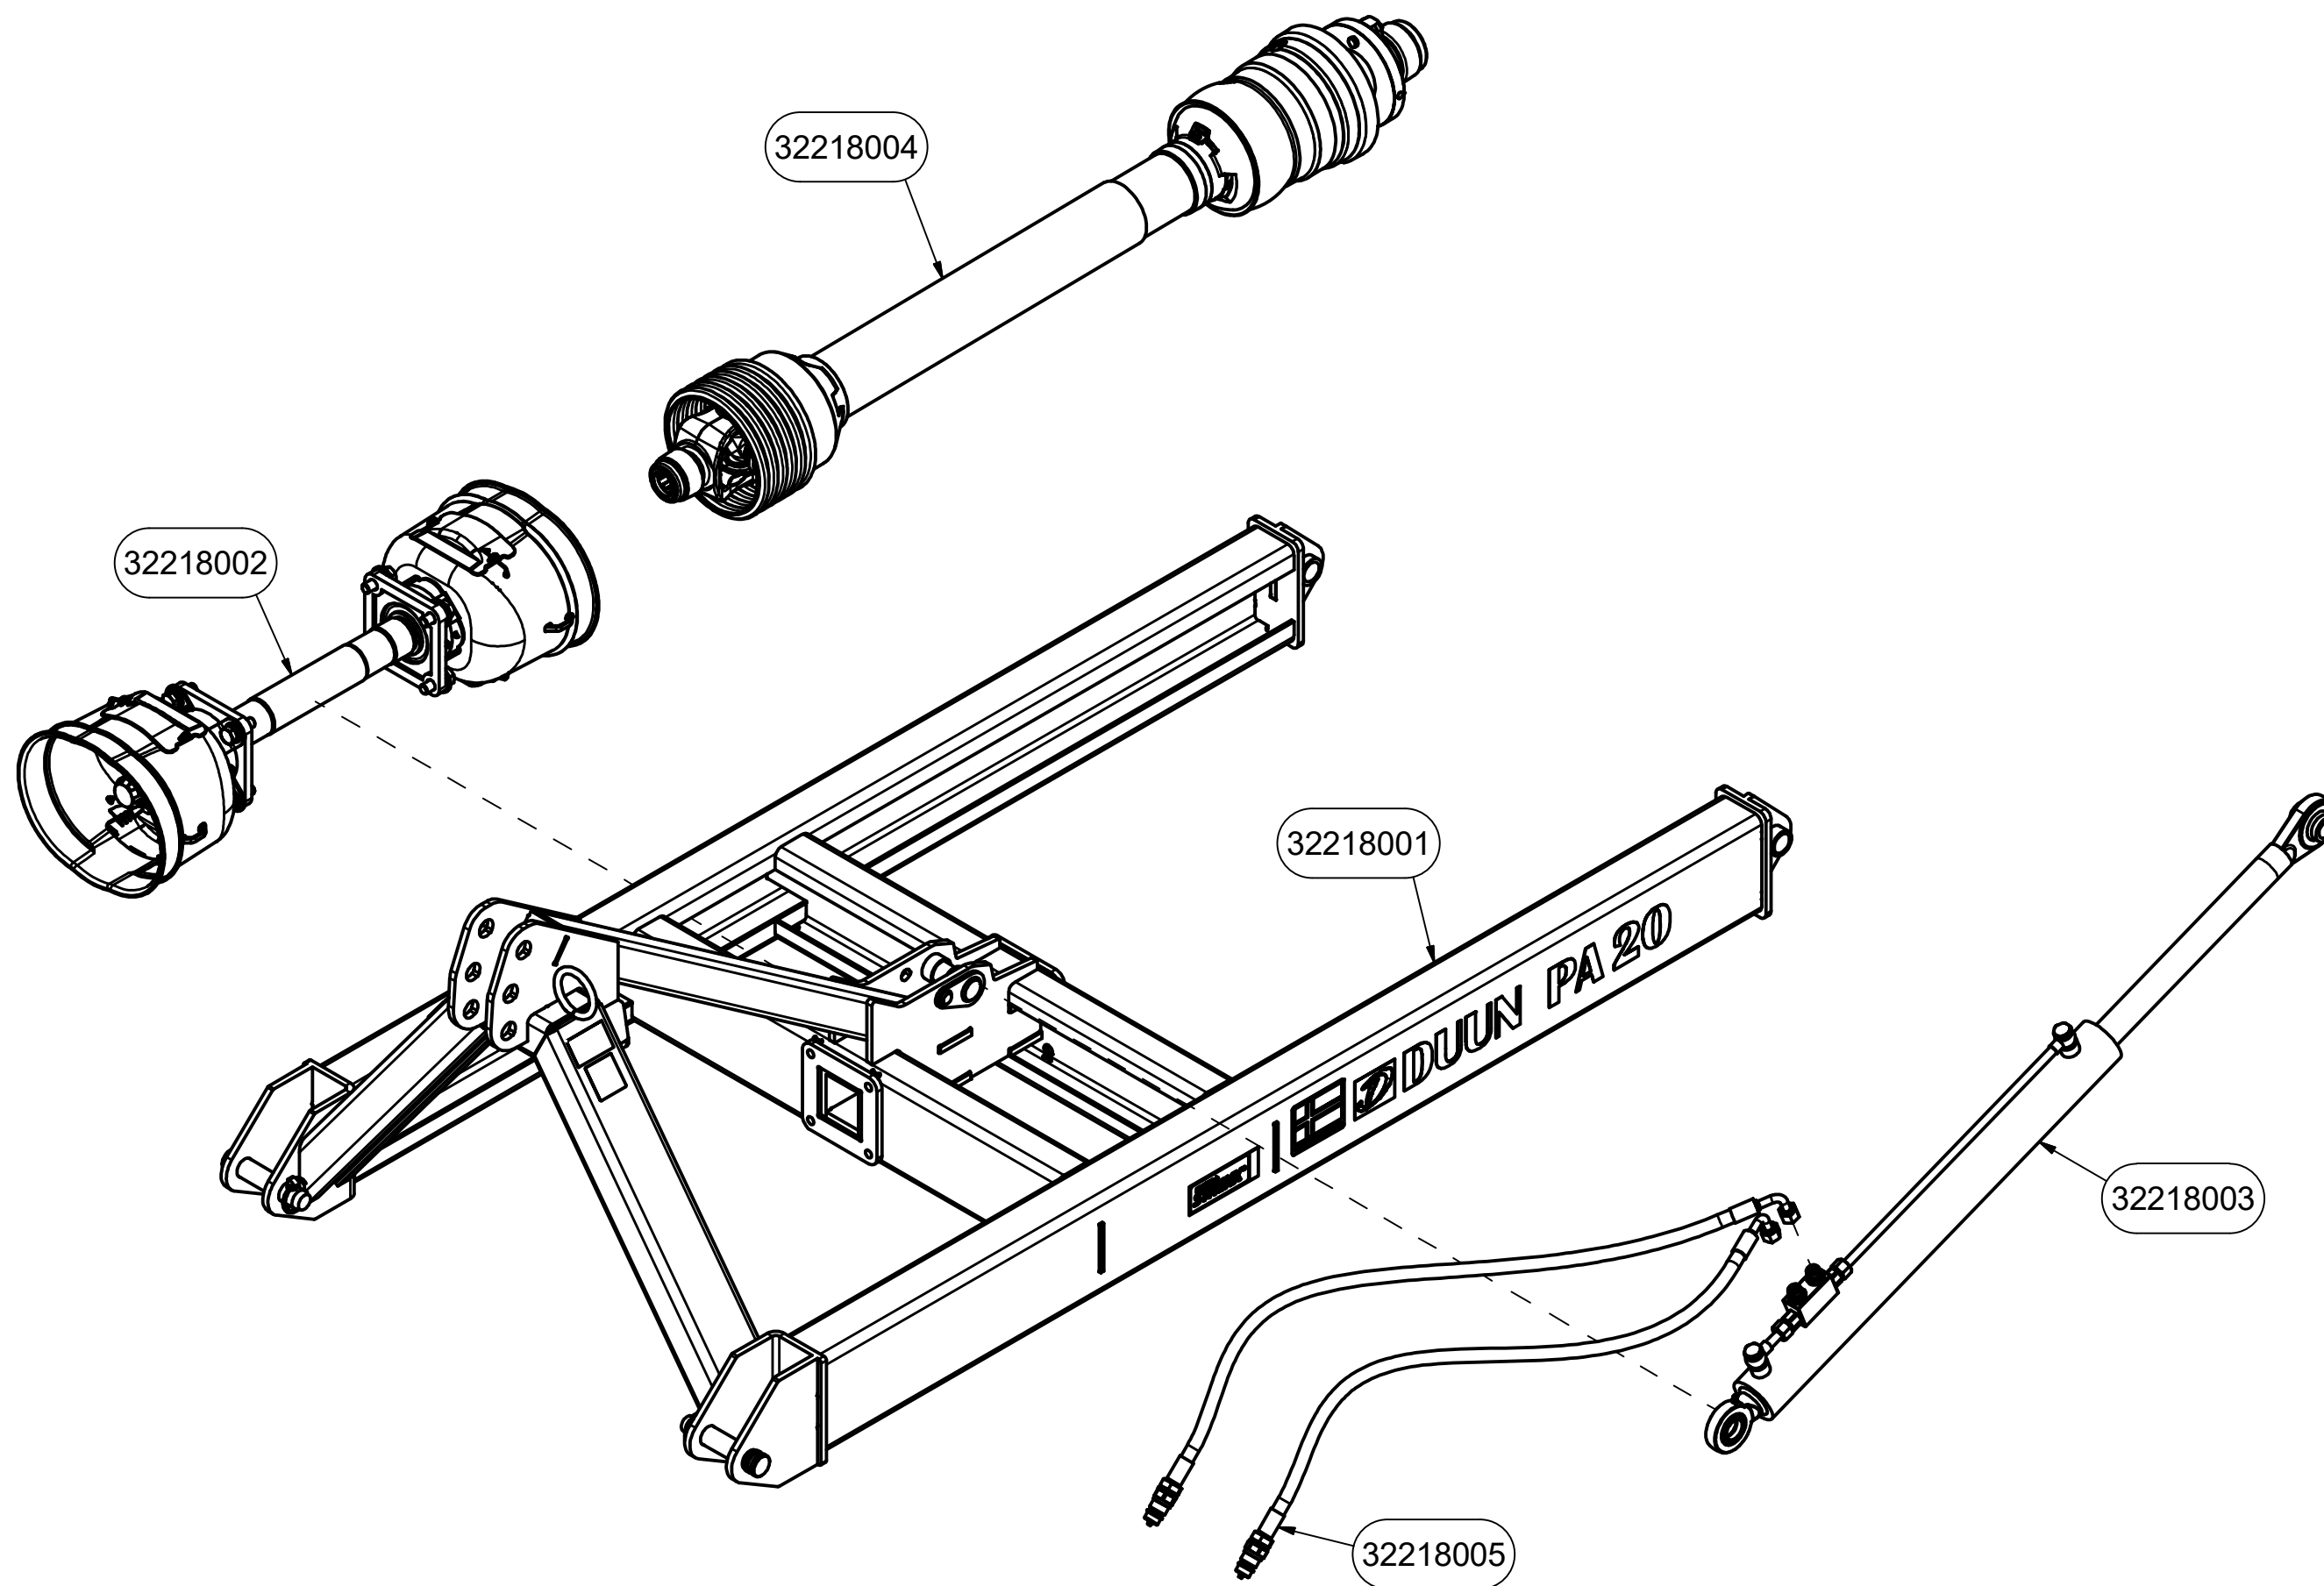

PA20 Spare parts catalogue

Duun Industrier as
7630 Åsen, Norway
www.duun.no

Pos	Qty	Article no	Designation
1	1	1321042	Tractor attachment PA20
2	2	2551730	Drawbar bolt cat. 2 Ø28x95
3	2	2556142	Linch pin Ø10x40
4	1	13221004	Bolt Ø30
5	1	2935064	Sticker 90x48 Instruction manual
6	1	2935069	Sticker 90x48 Crush hazard
8	2	2935152	Sticker PA20
9	1	2935171	Sticker, Power transmission shaft
10	1	13310037	Washer Ø46/17x6
11	1	2534078	Spring washer M16 EIZn DIN 127
12	1	2422485	Hexagon screw M16x30 EIZn 8.8 DIN 933
13	2	13221007	Sleeve Ø38/33x18

32218002 Shaft

Pos	Qty	Article no	Designation
1	8	2531072	Washer M14 EIZn DIN 125
2	2	1322043	Bracket
3	2	2962135	Safety funnel
4	2	1312379	Attachment plate for safety funnel
5	2	2954175	Flange bearing UCF 210 50mm
6	8	2534072	Spring washer M14 EIZn DIN 127
7	8	2422398	Hexagon screw M14x40 EIZn 8.8 DIN 933
8	1	13221003	Shaft Ø50
9	4	2531047	Washer M8 EIZn DIN 125
10	4	2534047	Spring washer M8 EIZn DIN 127
11	4	2422240	Hexagon screw M8x16 EIZn 8.8 DIN 933

32218003 Cylinder

Pos	Qty	Article no	Designation
1	1	2955379	Cylinder Ø60/40 SL600
2	2	2957749	Hexagon nipple GEK BSP 3/8" L12 ED

32218004 Power transmission shaft

Pos	Qty	Article no	Designation
1	1	2962163	Wide angle power transmission shaft 3/4" L1010

32218005 Hydraulic hoses

Pos	Qty	Article no	Designation
1	1	2958108	Hydraulic hose 3/8" L3000
2	1	2958108	Hydraulic hose 3/8" L3000