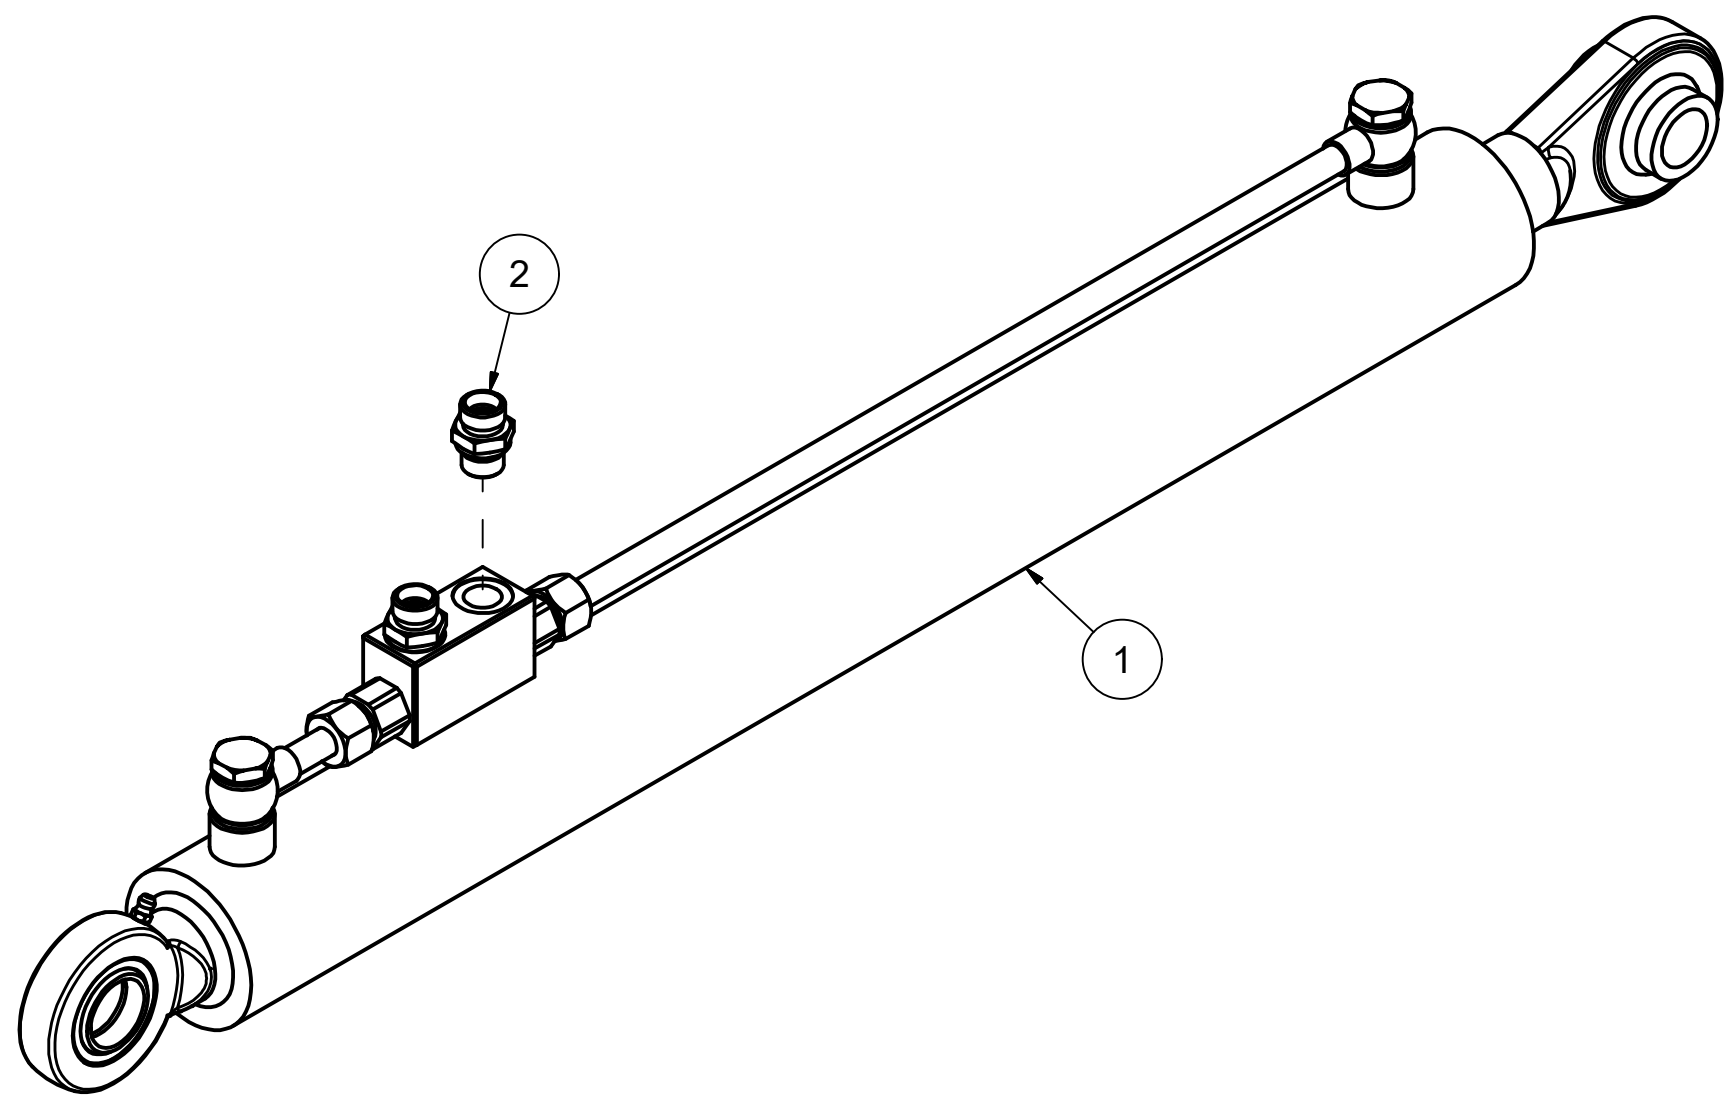

PA20 Spare parts catalogue

Duun Industrier as
7630 Åsen, Norway
www.duun.no

Pos	Qty	Article no	Designation
1	1	1321042	Tractor attachment PA20
2	2	2551730	Drawbar bolt cat. 2 Ø28x95
3	2	2556142	Linch pin Ø10x40
4	1	13221004	Bolt Ø30
5	1	2935064	Sticker 90x48 Instruction manual
6	1	2935069	Sticker 90x48 Crush hazard
8	2	2935152	Sticker PA20
9	1	2935171	Sticker, Power transmission shaft
10	1	13310037	Washer Ø46/17x6
11	1	2534078	Spring washer M16 EIZn DIN 127
12	1	2422485	Hexagon screw M16x30 EIZn 8.8 DIN 933
13	2	13221007	Sleeve Ø38/33x18

32218002 Shaft

Pos	Qty	Article no	Designation
1	8	2531072	Washer M14 EIZn DIN 125
2	2	1322043	Bracket
3	2	2962135	Safety funnel
4	2	1312379	Attachment plate for safety funnel
5	2	2954175	Flange bearing UCF 210 50mm
6	8	2534072	Spring washer M14 EIZn DIN 127
7	8	2422398	Hexagon screw M14x40 EIZn 8.8 DIN 933
8	1	13221003	Shaft Ø50
9	4	2531047	Washer M8 EIZn DIN 125
10	4	2534047	Spring washer M8 EIZn DIN 127
11	4	2422240	Hexagon screw M8x16 EIZn 8.8 DIN 933

32218003 Cylinder

Pos	Qty	Article no	Designation
1	1	2955379	Cylinder Ø60/40 SL600
2	2	2957749	Hexagon nipple GEK BSP 3/8" L12 ED

32218004 Power transmission shaft

Pos	Qty	Article no	Designation
1	1	2962163	Wide angle power transmission shaft 3/4" L1010