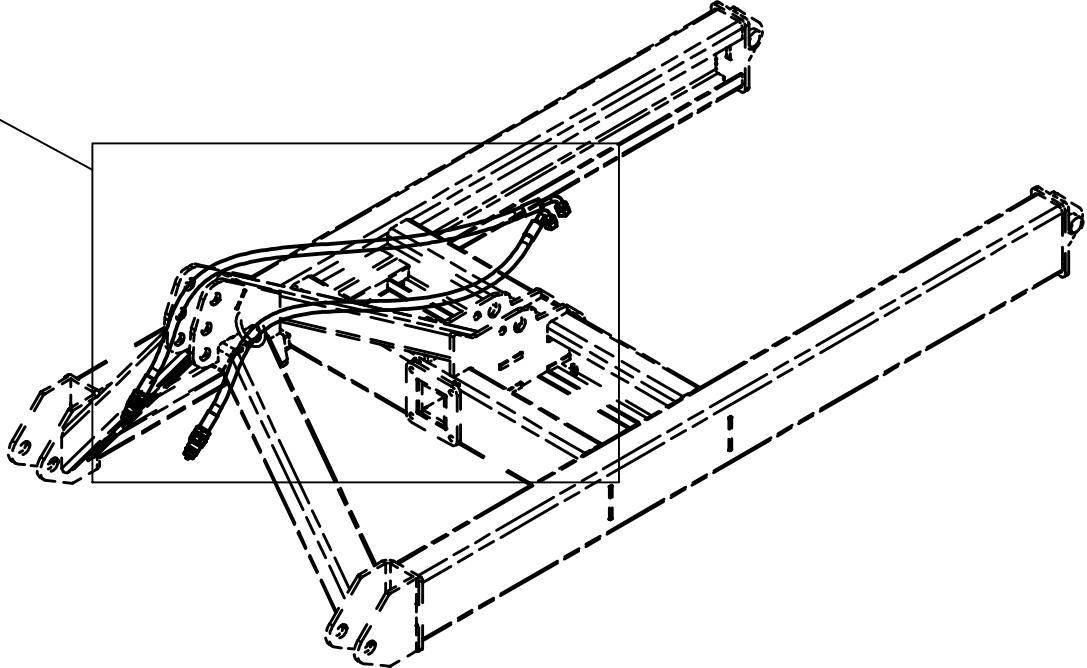

32218005 Hydraulic hoses

Pos	Qty	Article no	Designation
1	1	2958108	Hydraulic hose 3/8" L3000
2	1	2958108	Hydraulic hose 3/8" L3000