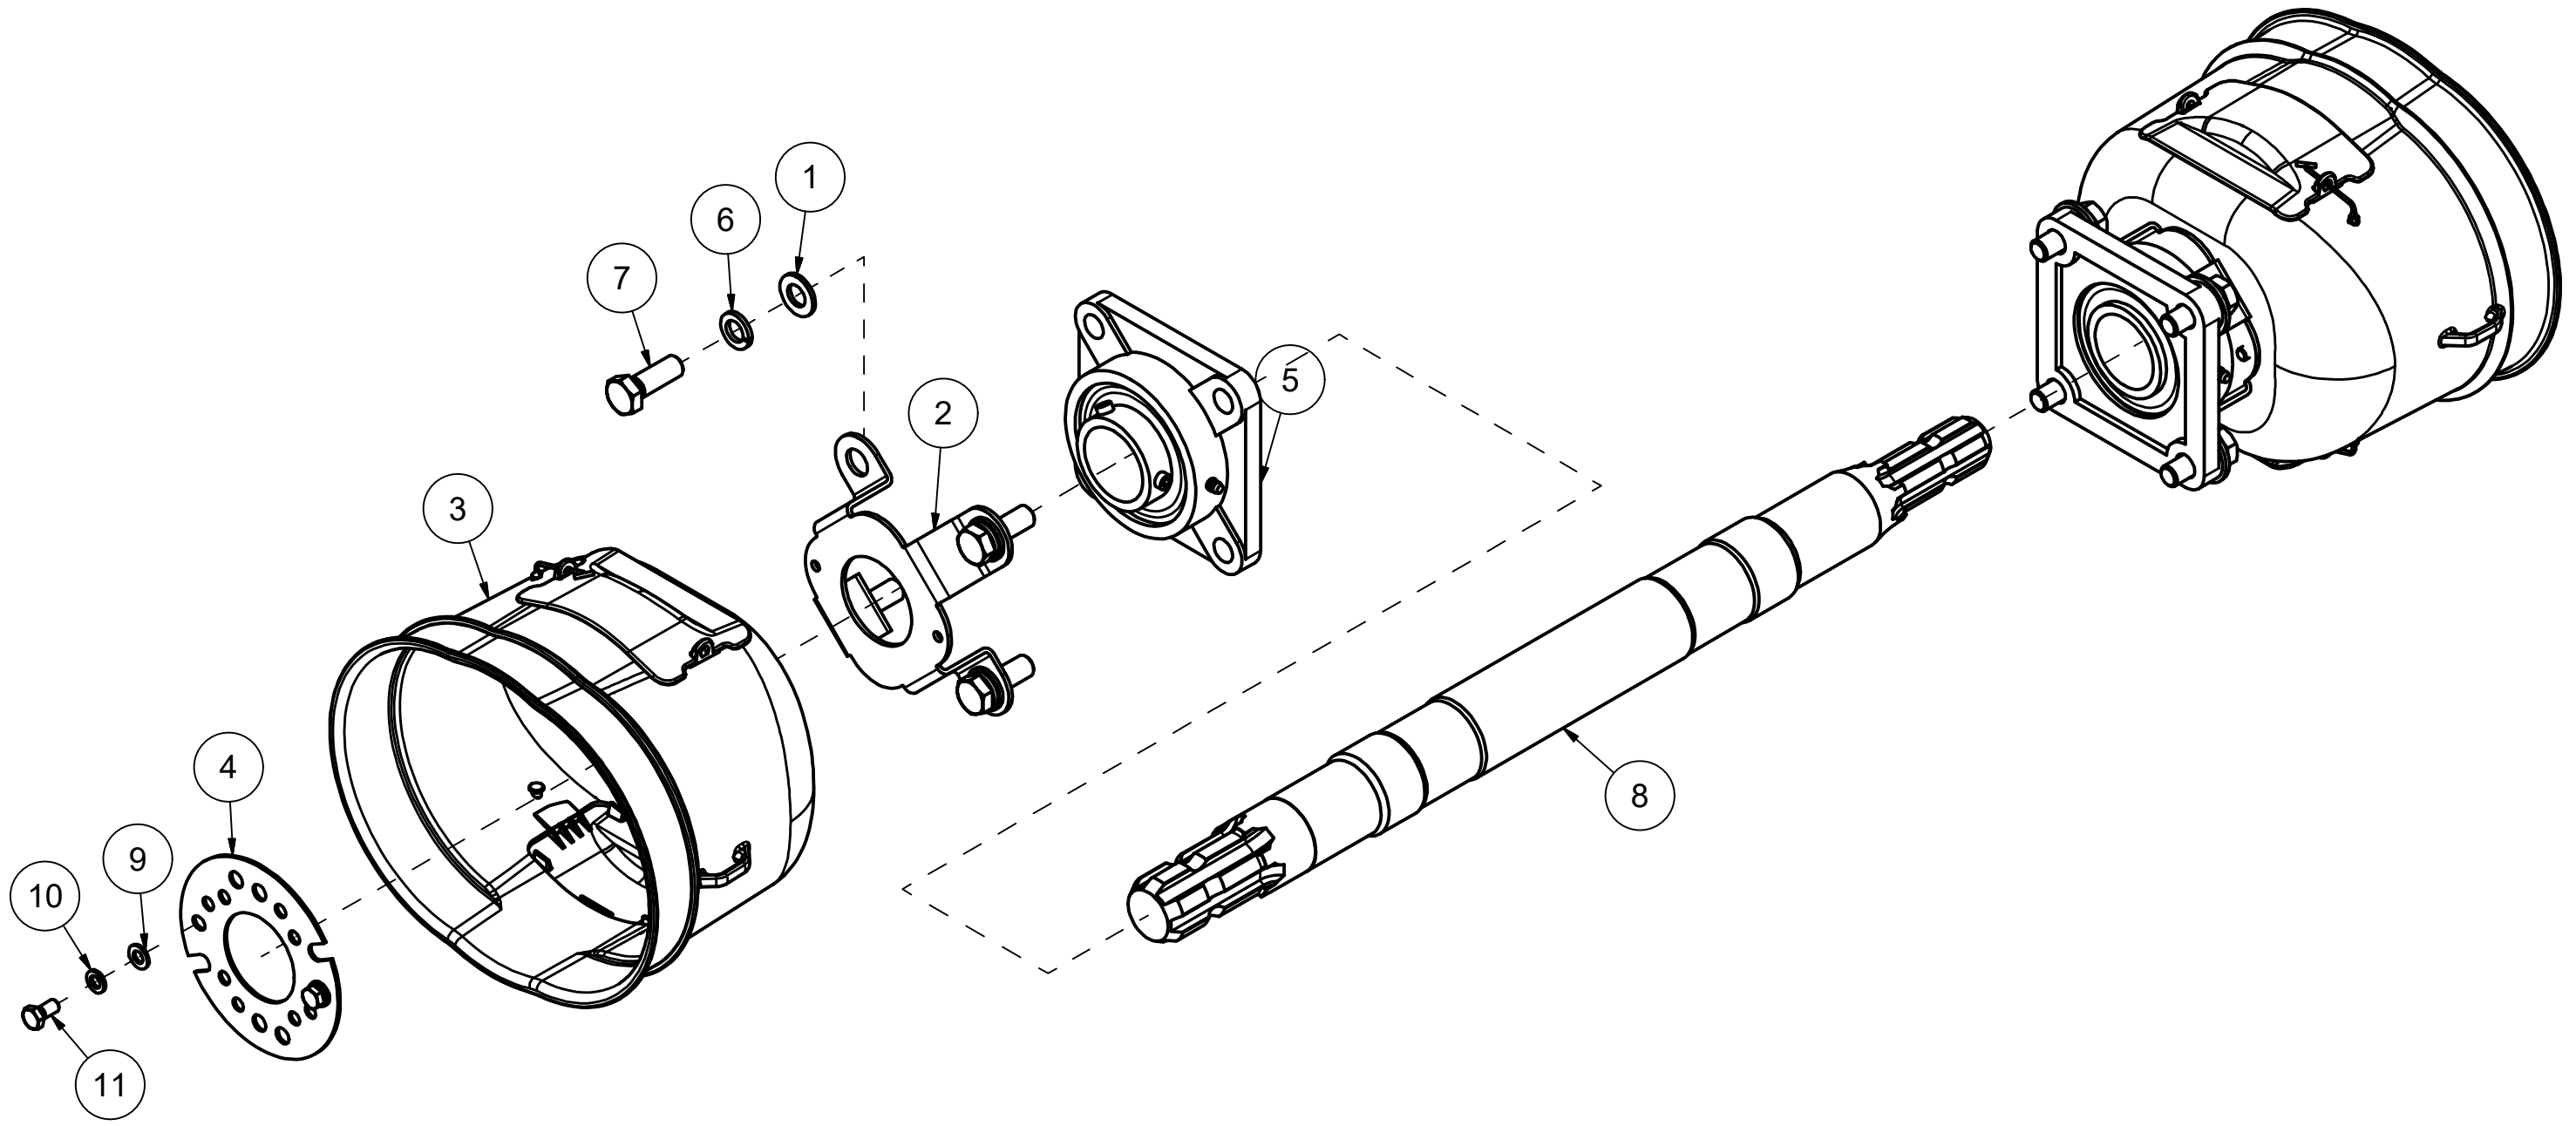

PA20 Spare parts catalogue

Duun Industrier as
7630 Åsen, Norway
www.duun.no

Pos	Qty	Article no	Designation
1	1	1321042	Tractor attachment PA20
2	2	2551730	Drawbar bolt cat. 2 Ø28x95
3	2	2556142	Linch pin Ø10x40
4	1	13221004	Bolt Ø30
5	1	2935064	Sticker 90x48 Instruction manual
6	1	2935069	Sticker 90x48 Crush hazard
8	2	2935152	Sticker PA20
9	1	2935171	Sticker, Power transmission shaft
10	1	13310037	Washer Ø46/17x6
11	1	2534078	Spring washer M16 EIZn DIN 127
12	1	2422485	Hexagon screw M16x30 EIZn 8.8 DIN 933
13	2	13221007	Sleeve Ø38/33x18

32218002 Shaft

Pos	Qty	Article no	Designation
1	8	2531072	Washer M14 EIZn DIN 125
2	2	1322043	Bracket
3	2	2962135	Safety funnel
4	2	1312379	Attachment plate for safety funnel
5	2	2954175	Flange bearing UCF 210 50mm
6	8	2534072	Spring washer M14 EIZn DIN 127
7	8	2422398	Hexagon screw M14x40 EIZn 8.8 DIN 933
8	1	13221003	Shaft Ø50
9	4	2531047	Washer M8 EIZn DIN 125
10	4	2534047	Spring washer M8 EIZn DIN 127
11	4	2422240	Hexagon screw M8x16 EIZn 8.8 DIN 933

32218003 Cylinder

Pos	Qty	Article no	Designation
1	1	2955379	Cylinder Ø60/40 SL600
2	2	2957749	Hexagon nipple GEK BSP 3/8" L12 ED

32218004 Power transmission shaft

Pos	Qty	Article no	Designation
1	1	2962163	Wide angle power transmission shaft 3/4" L1010