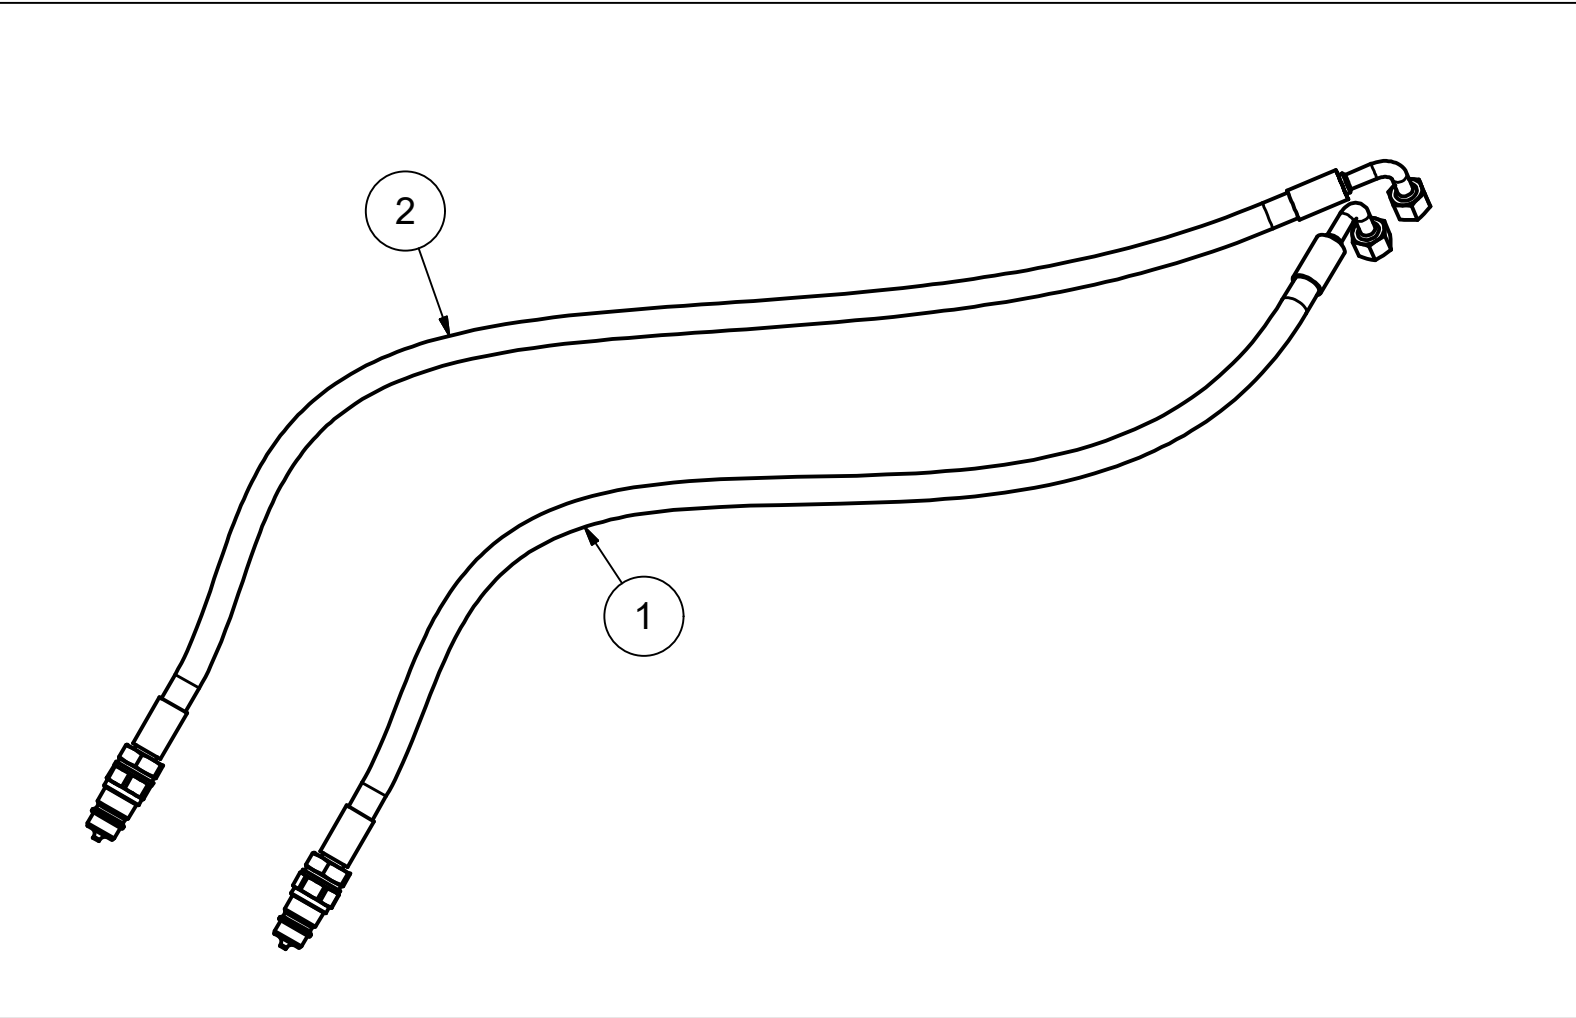

32218005 Hydraulic hoses

Pos	Qty	Article no	Designation
1	1	2958108	Hydraulic hose 3/8" L3000
2	1	2958108	Hydraulic hose 3/8" L3000