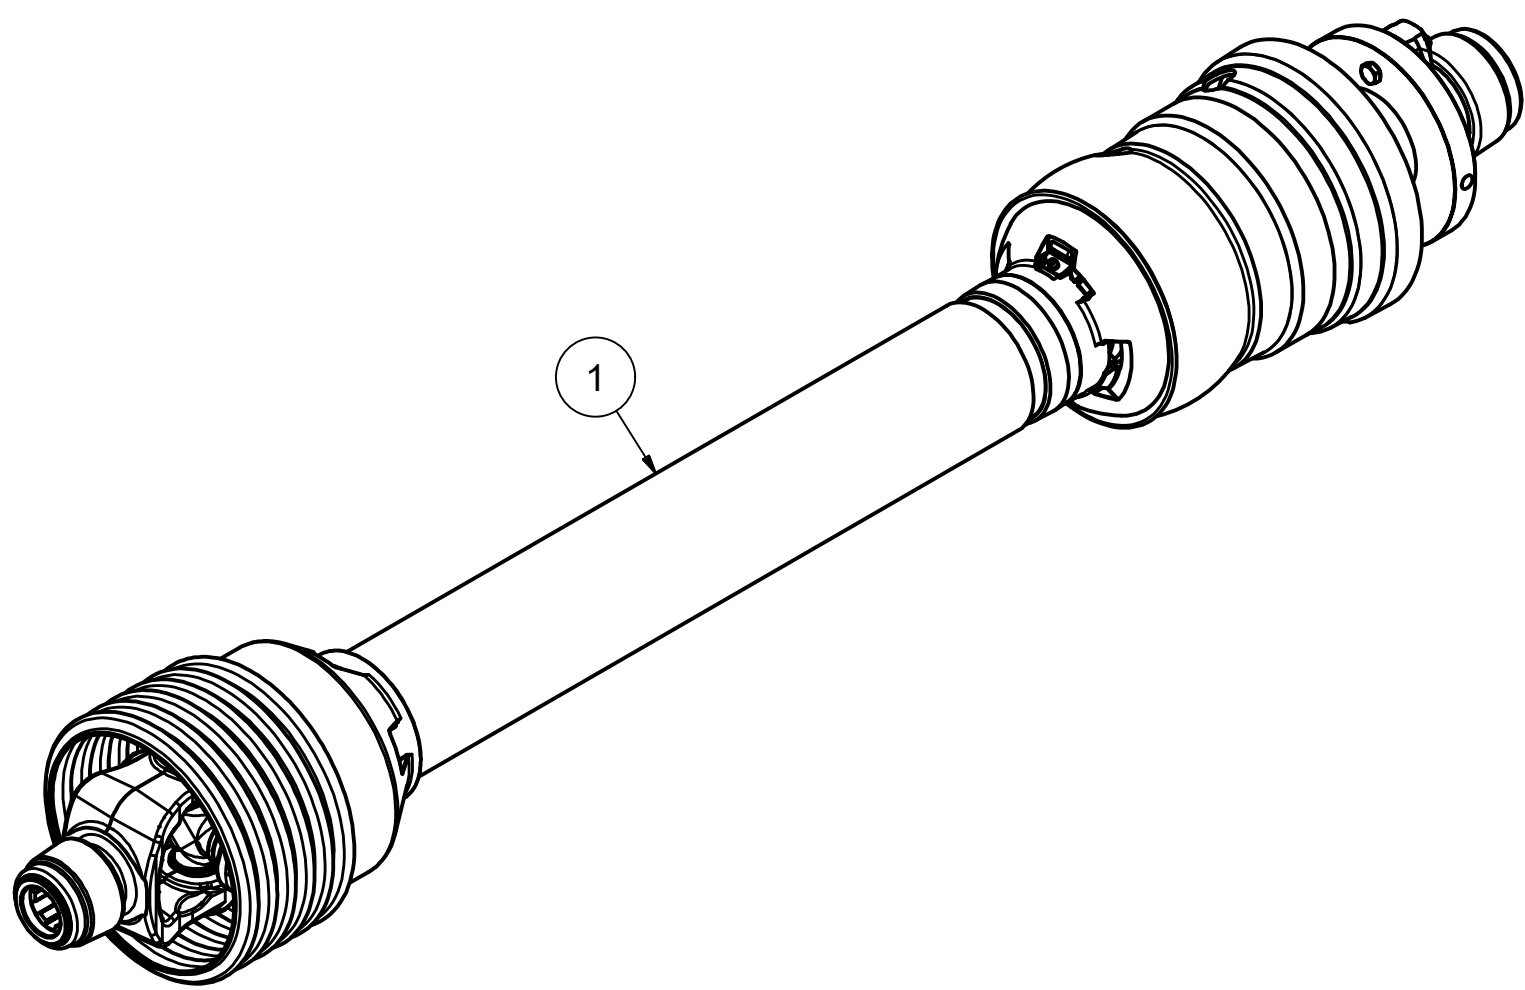

PA20 Spare parts catalogue

Duun Industrier as
7630 Åsen, Norway
www.duun.no

Pos	Qty	Article no	Designation
1	1	1321042	Tractor attachment PA20
2	2	2551730	Drawbar bolt cat. 2 Ø28x95
3	2	2556142	Linch pin Ø10x40
4	1	13221004	Bolt Ø30
5	1	2935064	Sticker 90x48 Instruction manual
6	1	2935069	Sticker 90x48 Crush hazard
8	2	2935152	Sticker PA20
9	1	2935171	Sticker, Power transmission shaft
10	1	13310037	Washer Ø46/17x6
11	1	2534078	Spring washer M16 EIZn DIN 127
12	1	2422485	Hexagon screw M16x30 EIZn 8.8 DIN 933
13	2	13221007	Sleeve Ø38/33x18

32218002 Shaft

Pos	Qty	Article no	Designation
1	8	2531072	Washer M14 EIZn DIN 125
2	2	1322043	Bracket
3	2	2962135	Safety funnel
4	2	1312379	Attachment plate for safety funnel
5	2	2954175	Flange bearing UCF 210 50mm
6	8	2534072	Spring washer M14 EIZn DIN 127
7	8	2422398	Hexagon screw M14x40 EIZn 8.8 DIN 933
8	1	13221003	Shaft Ø50
9	4	2531047	Washer M8 EIZn DIN 125
10	4	2534047	Spring washer M8 EIZn DIN 127
11	4	2422240	Hexagon screw M8x16 EIZn 8.8 DIN 933

32218003 Cylinder

Pos	Qty	Article no	Designation
1	1	2955379	Cylinder Ø60/40 SL600
2	2	2957749	Hexagon nipple GEK BSP 3/8" L12 ED

32218004 Power transmission shaft

Pos	Qty	Article no	Designation
1	1	2962163	Wide angle power transmission shaft 3/4" L1010