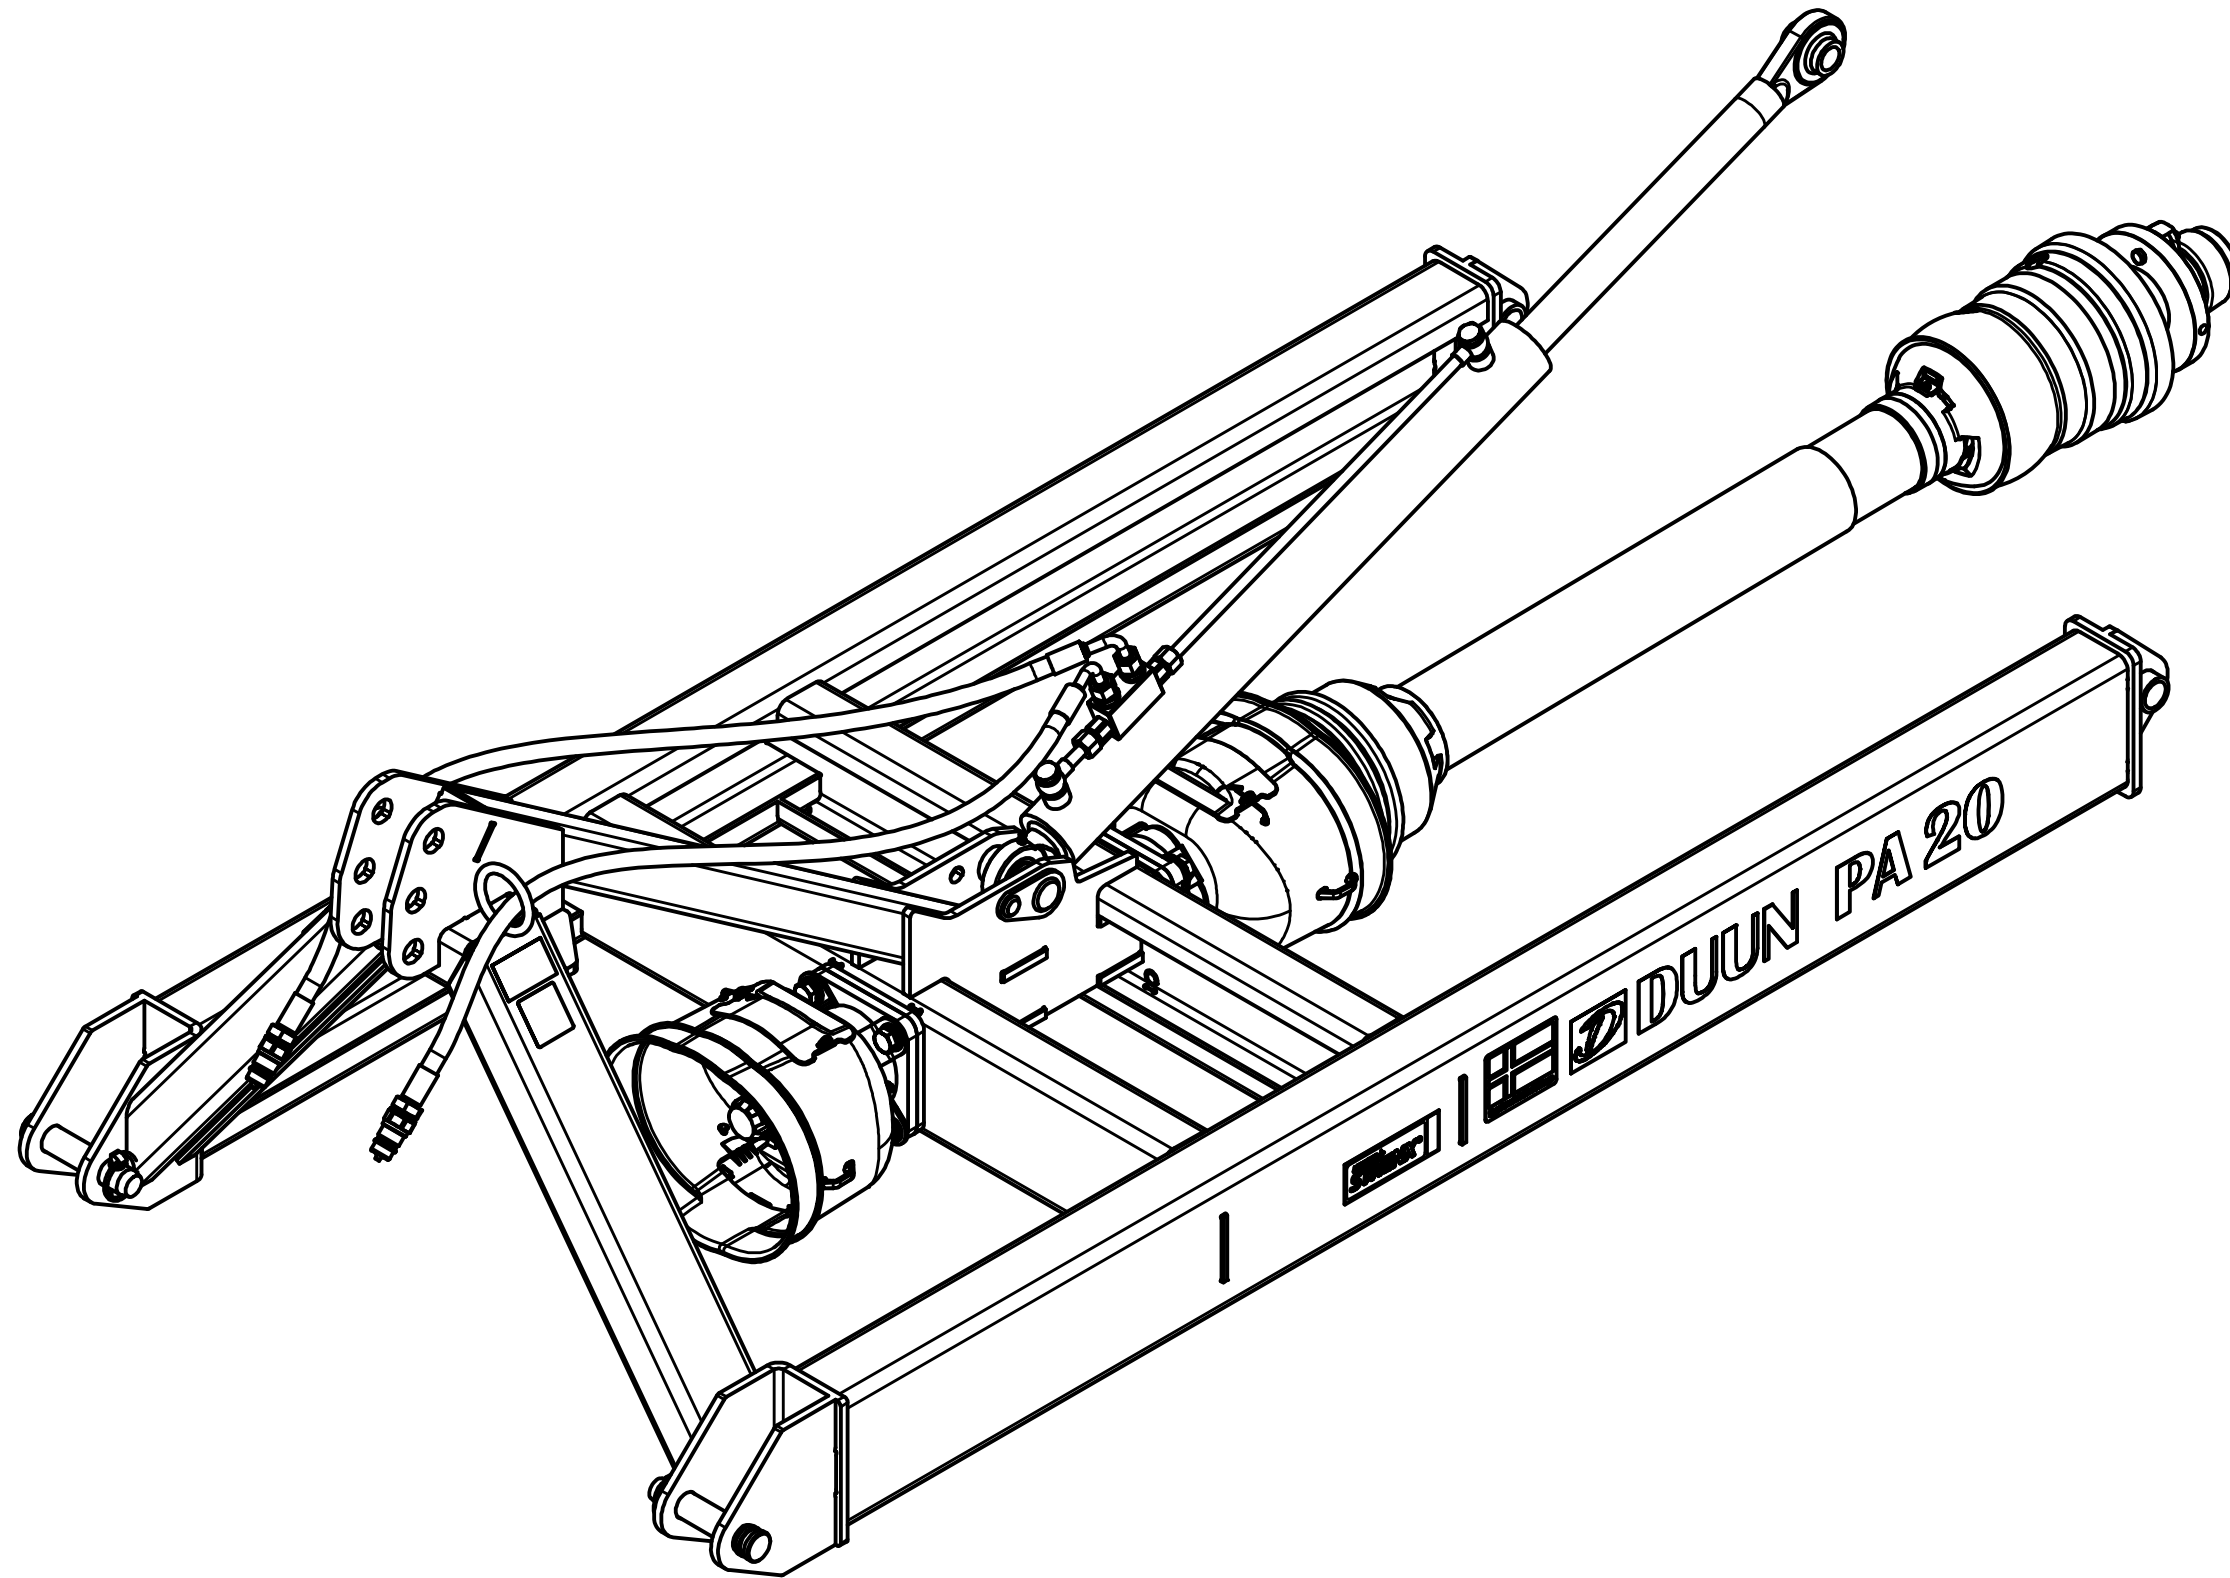

PA20 Spare parts catalogue

Duun Industrier as
7630 Åsen, Norway
www.duun.no

Pos	Qty	Article no	Designation
1	1	1321042	Tractor attachment PA20
2	2	2551730	Drawbar bolt cat. 2 Ø28x95
3	2	2556142	Linch pin Ø10x40
4	1	13221004	Bolt Ø30
5	1	2935064	Sticker 90x48 Instruction manual
6	1	2935069	Sticker 90x48 Crush hazard
8	2	2935152	Sticker PA20
9	1	2935171	Sticker, Power transmission shaft
10	1	13310037	Washer Ø46/17x6
11	1	2534078	Spring washer M16 EIZn DIN 127
12	1	2422485	Hexagon screw M16x30 EIZn 8.8 DIN 933
13	2	13221007	Sleeve Ø38/33x18

32218002 Shaft

Pos	Qty	Article no	Designation
1	8	2531072	Washer M14 EIZn DIN 125
2	2	1322043	Bracket
3	2	2962135	Safety funnel
4	2	1312379	Attachment plate for safety funnel
5	2	2954175	Flange bearing UCF 210 50mm
6	8	2534072	Spring washer M14 EIZn DIN 127
7	8	2422398	Hexagon screw M14x40 EIZn 8.8 DIN 933
8	1	13221003	Shaft Ø50
9	4	2531047	Washer M8 EIZn DIN 125
10	4	2534047	Spring washer M8 EIZn DIN 127
11	4	2422240	Hexagon screw M8x16 EIZn 8.8 DIN 933

32218003 Cylinder

Pos	Qty	Article no	Designation
1	1	2955379	Cylinder Ø60/40 SL600
2	2	2957749	Hexagon nipple GEK BSP 3/8" L12 ED

32218004 Power transmission shaft

Pos	Qty	Article no	Designation
1	1	2962163	Wide angle power transmission shaft 3/4" L1010